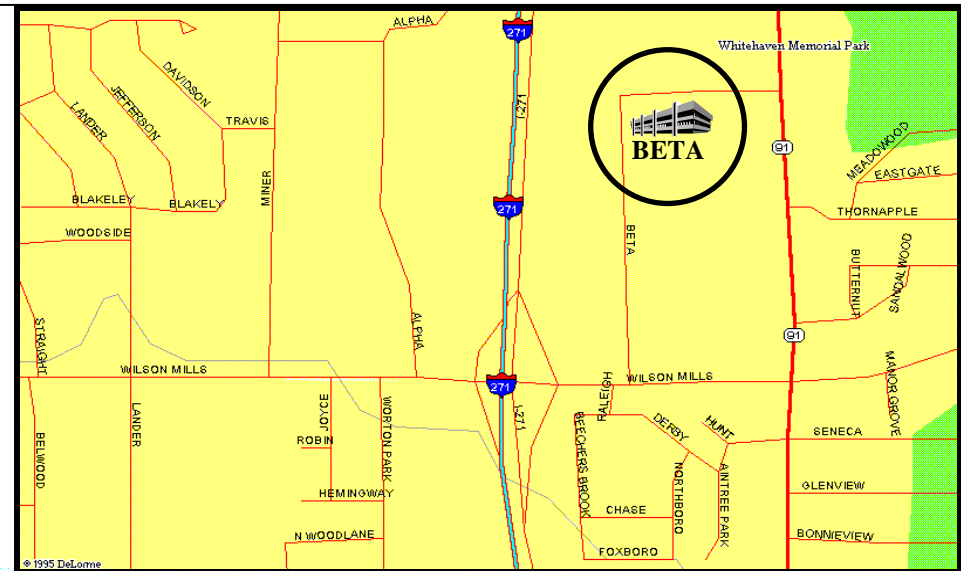

BETA Laboratory
6670 Beta Drive
Mayfield Village, Ohio 44143

Wilson Mills exit off of I-271. Beta Drive is 100 yards east of I-271. Turn north on Beta Drive. The BETA Laboratory sits on the inside corner of the 90 degree bend in the road.